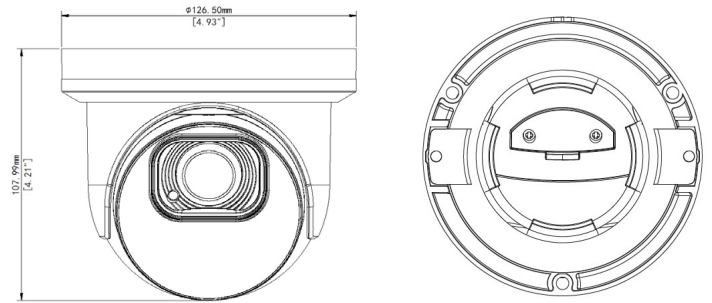

DIMENSIONS

Unit : inch (mm)

OPTIONAL ACCESSORIES

AVM-JB-BE-L1
JUNCTION BOX

AVM-CWM-EDV-L1
COMPACT WALL MOUNT

AVM-HWM-E-L1
HEAVY-DUTY WALL MOUNT

AVM-HCM-V-L1
CEILING MOUNT

AVM-CRM-A1
CORNER MOUNT

AVM-POM-A1
POLE MOUNT

AVC-NE51M

5MP H.265 MOTORIZED EYEBALL NETWORK CAMERA

SPECIFICATIONS

CAMERA	
Image Sensor	1/2.8" Progressive Scan CMOS
Resolution	5MP
Image Size	2592 x 1944
Min. Illumination	Color: 0.01lux @ F1.2(AGC ON) BW: 0lux w IR ON
Shutter Speed	1/20,000s ~ 1/5s
Slow Shutter	Supported
IR Distance	Up to 115 ft. (35m)
Lens	Motorized Varifocal 2.7-13.5mm
Field of View	87.4°
WDR	120dB
VIDEO STREAM	
Max. Image Resolution	2592 x 1944
Supported Resolutions	2592 x 1944, 2592 x 1520, 2304 x 1296, 2048 x 1535, 1920 x 1080, 1280 x 720, 640 x 480, 320 x 240
Main Stream	2592 x 1944, 2592 x 1520, 2304 x 1296, 2048 x 1535, 1920 x 1080, 1280 x 720
Sub Stream	1280 x 720, 640 x 480, 320 x 240
Third Stream	640 x 480, 320 x 240
Video Compression	H.265 / H.264
Video Bit Rate	8 Kbps ~ 8 Mbps (CBR / VBR Adjustable)
NETWORK	
Ethernet	1 x RJ45 10M / 100M Ethernet Port
ONVIF	ONVIF Profile S / G
Protocol	HTTP, HTTPS, FTP, SMTP, UPnP, SNMP, DNS, DDNS, NTP, RTSP, RTP, TCP/IP, PPPoE, DHCP
IMAGE	
Day & Night	EXT / Auto / Color / BW (Black and White)
True WDR	Yes
Digital NR	Yes (3D DNR)
Backlight Compensation (BLC)	Yes
HLC	Yes
ROI	Yes
Privacy Mask	Supported
Sharpness	Yes
Image Setting	Yes
Language	Support for 12 Different Languages
VIDEO ANALYTICS	
Smart Events	Human Detection, Face Detection, Vehicle Detection
Alarm Link Events	Motion Detection, Sensor Alarm, SD Card Full, SD Card Error, IP Address Conflict, Network Disconnection
GENERAL	
Angle Adjustment	Any Angle
Input Voltage	DC 12V / PoE (802.3af)
Power Consumption	≤6W
Ingress Protection	IP67
Working Temperature	-22°~131° F (-30°~55° Celcius)
Dimensions	4.93" x 4.21" (126.50mm x 107.99mm)